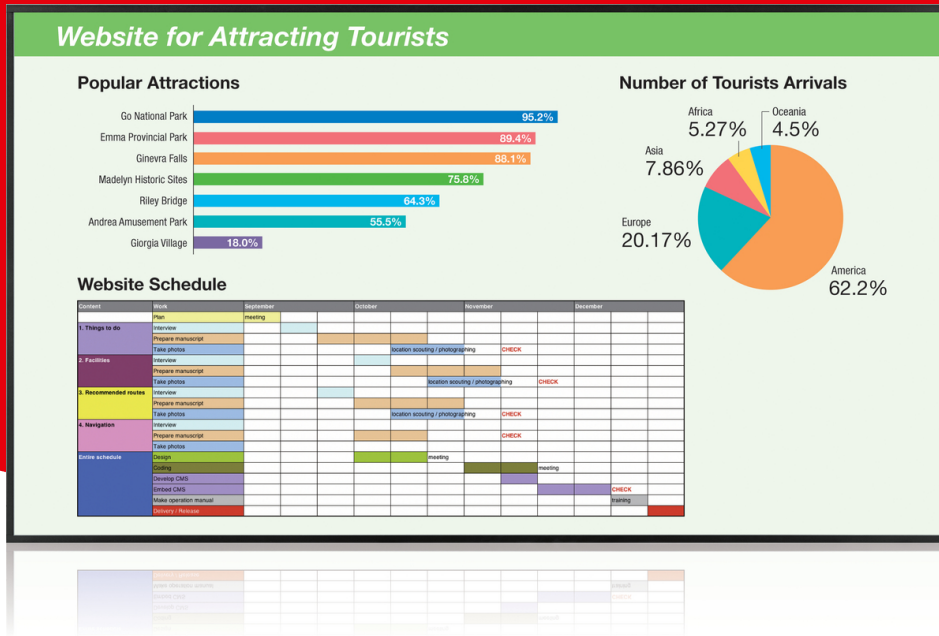

75" 4K digital signage display

PN-HW751

Slim and lightweight digital signage display

- Make a bigger impact with the 75" display in your retail or corporate environments
- Enhanced and true representation of colour shown from wide colour gamut
- Show and hear content easily with integrated 4K USB media player and speakers
- Slim, sleek and elegant design to suit any setting
- Showcase images and video in detail with 4K Ultra HD resolution (3840 x 2160 pixels)
- Continuous display of content during business operating hours 16/7
- Latest HDMI Connectivity for 4K at 60Hz
- Flexible installation in portrait and landscape

Specifications

DISPLAY MODULE DATA

Panel Technology	TFT LCD
Native Resolution (Pixels)	3840 x 2160
Diagonal Size (inches / cm)	75 / 189
Aspect Ratio	16:9
Backlight Technology	Edge LED
Brightness (cd/m2)	400
Contrast Ratio	1.200 : 1
Display Colours	1,06 Billion
Response Time (grey to grey avg) ms	8
Viewing Angle (H/V)0 CR >10	178 / 178